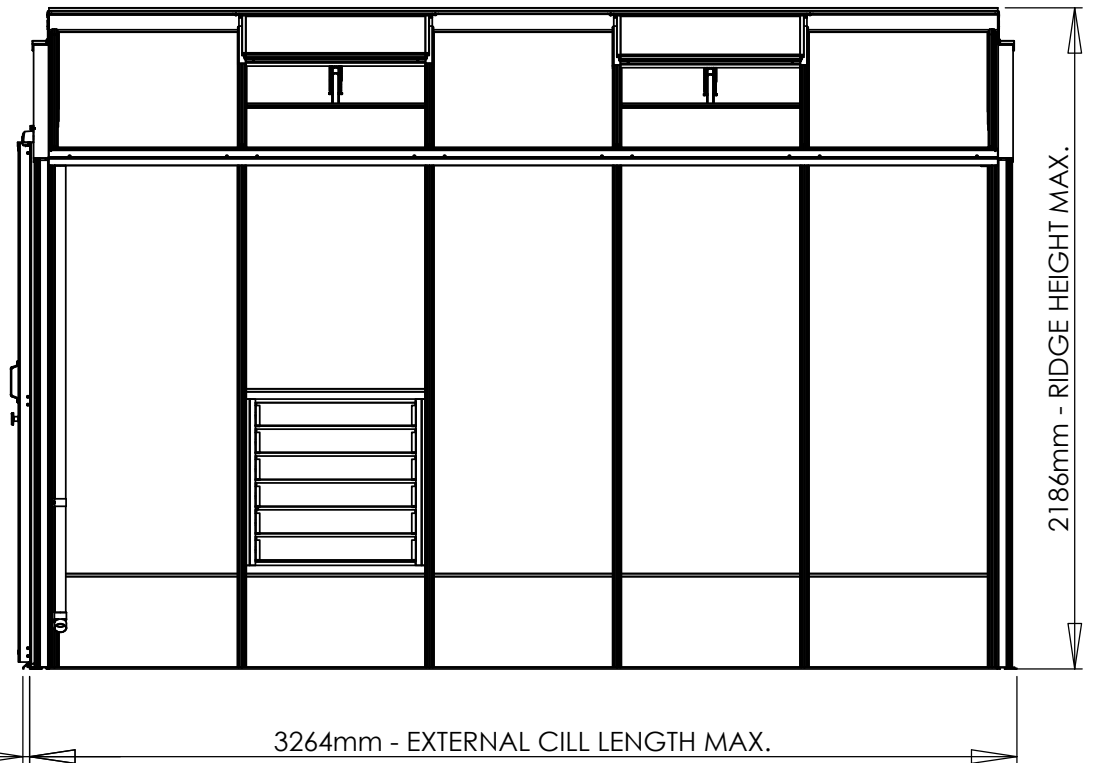

22mm  
DOOR  
RUNNER

0 1000mm

SCALE 1:25

5 X 10 REGATTA